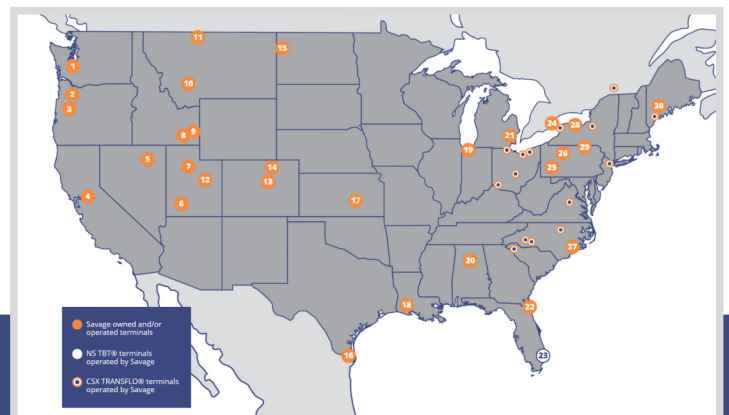

TRANSLOADING

Transloading can help you realize the cost-effective and environmentally-friendly benefits of rail freight without onsite rail access. Savage operates **50+ transload terminals** throughout North America that handle a diverse range of chemicals, resins, fuels, food-grade products, and industrial commodities.

TRANSPORTATION

Savage's experienced drivers safely deliver each load with worry-free consistency. Our modern fleet minimizes environmental impact and ensures reliable service. With a broad range of specialized equipment, we provide transportation solutions to meet your needs.

- | | | |
|----------------------------|-------------------------------|-------------------------|
| 1 Chehalis, WA* | 14 Greeley, CO | 27 Wilmington, NC (CMT) |
| 2 Salem, OR* | 15 Trenton, ND* | 28 Rochester, NY |
| 3 Junction City, OR | 16 Brownsville, TX* | 29 Sayre, PA |
| 4 Stockton, CA | 17 El Dorado, KS* | 30 Auburn, ME |
| 5 Elko, NV | 18 Westlake, LA | |
| 6 Cedar City, UT | 19 Hammond, IN* | |
| 7 Tooele, UT | 20 Birmingham, AL* | |
| 8 Pocatello, ID | 21 Detroit, MI | |
| 9 Pocatello, ID Intermodal | 22 Fernandina Beach, FL (NMT) | |
| 10 Butte, MT | 23 Miami, FL | |
| 11 Shelby, MT* | 24 Niagara, ON | |
| 12 Price, UT | 25 New Stanton, PA | |
| 13 Denver, CO* | 26 DuBois, PA | |