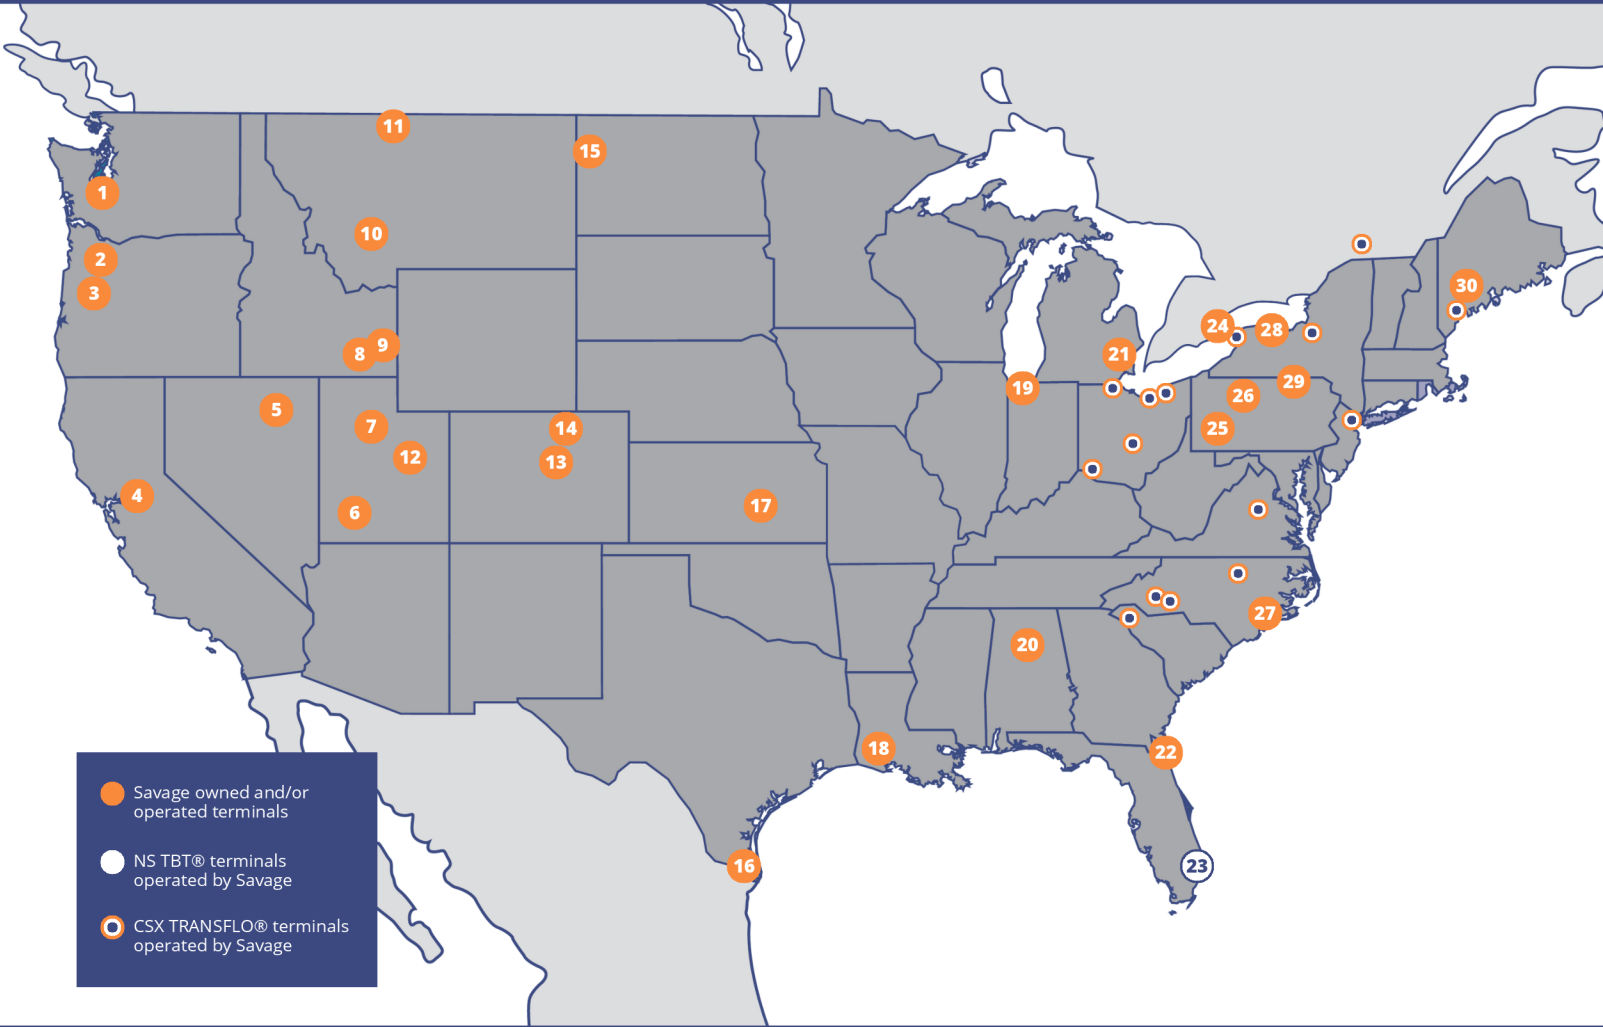

SAVAGE TRANSLOAD NETWORK

STRENGTHENING YOUR SUPPLY CHAIN

With more than 75 years of experience, Savage is a trusted partner for moving and managing mission-critical materials. Our team can help you optimize your supply chain to make your operations more productive and profitable.

TRANSLOADING

Transloading can help you realize the cost-effective and environmentally-friendly benefits of rail freight without onsite rail access. Savage operates **50+ transload terminals** throughout North America that handle a diverse range of chemicals, resins, fuels, food-grade products, and industrial commodities.

TRANSPORTATION

Savage's experienced drivers safely deliver each load with worry-free consistency. Our modern fleet minimizes environmental impact and ensures reliable service. With a broad range of specialized equipment, we provide transportation solutions to meet your needs.

- | | | |
|----------------------------|-------------------------------|-------------------------|
| 1 Chehalis, WA* | 14 Greeley, CO | 27 Wilmington, NC (CMT) |
| 2 Salem, OR* | 15 Trenton, ND* | 28 Rochester, NY |
| 3 Junction City, OR | 16 Brownsville, TX* | 29 Sayre, PA |
| 4 Stockton, CA | 17 El Dorado, KS* | 30 Auburn, ME |
| 5 Elko, NV | 18 Westlake, LA | |
| 6 Cedar City, UT | 19 Hammond, IN* | |
| 7 Tooele, UT | 20 Birmingham, AL* | |
| 8 Pocatello, ID | 21 Detroit, MI | |
| 9 Pocatello, ID Intermodal | 22 Fernandina Beach, FL (NMT) | |
| 10 Butte, MT | 23 Miami, FL | |
| 11 Shelby, MT* | 24 Niagara, ON | |
| 12 Price, UT | 25 New Stanton, PA | |
| 13 Denver, CO* | 26 DuBois, PA | |