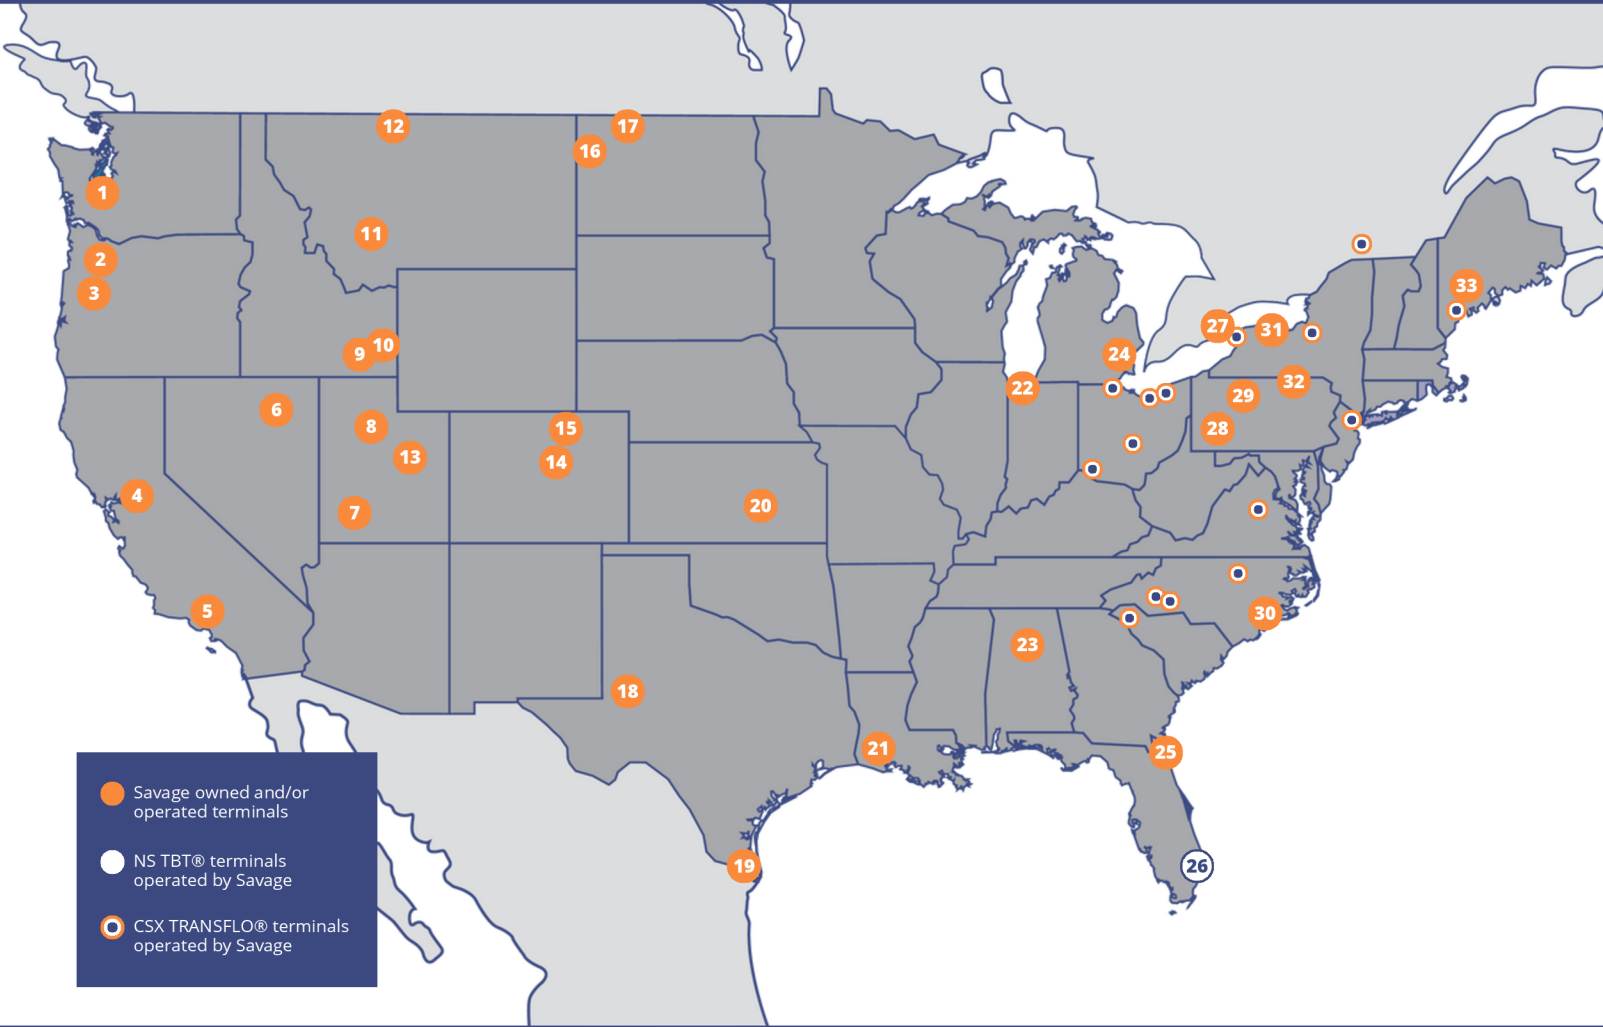

SAVAGE TRANSLOAD NETWORK

STRENGTHENING YOUR SUPPLY CHAIN

With more than 75 years of experience, Savage is a trusted partner for moving and managing mission-critical materials. Our team can help you optimize your supply chain to make your operations more productive and profitable.

TRANSLOADING

Transloading can help you realize the cost-effective and environmentally-friendly benefits of rail freight without onsite rail access. Savage operates **50+ transload terminals** throughout North America that handle a diverse range of chemicals, resins, fuels, food-grade products, and industrial commodities.

TRANSPORTATION

Savage's experienced drivers safely deliver each load with worry-free consistency. Our modern fleet minimizes environmental impact and ensures reliable service. With a broad range of specialized equipment, we provide transportation solutions to meet your needs.

- | | | |
|-----------------------------|-------------------------------|-------------------------|
| 1 Chehalis, WA* | 14 Denver, CO* | 27 Niagara, ON |
| 2 Salem, OR* | 15 Greeley, CO | 28 New Stanton, PA |
| 3 Junction City, OR | 16 Trenton, ND* | 29 DuBois, PA |
| 4 Stockton, CA | 17 Bowbells, ND | 30 Wilmington, NC (CMT) |
| 5 Los Angeles, CA | 18 Odessa, TX | 31 Rochester, NY |
| 6 Elko, NV | 19 Brownsville, TX* | 32 Sayre, PA |
| 7 Cedar City, UT | 20 El Dorado, KS* | 33 Auburn, ME |
| 8 Tooele, UT | 21 Westlake, LA | |
| 9 Pocatello, ID | 22 Hammond, IN* | |
| 10 Pocatello, ID Intermodal | 23 Birmingham, AL* | |
| 11 Butte, MT | 24 Detroit, MI | |
| 12 Shelby, MT* | 25 Fernandina Beach, FL (NMT) | |
| 13 Price, UT | 26 Miami, FL | |