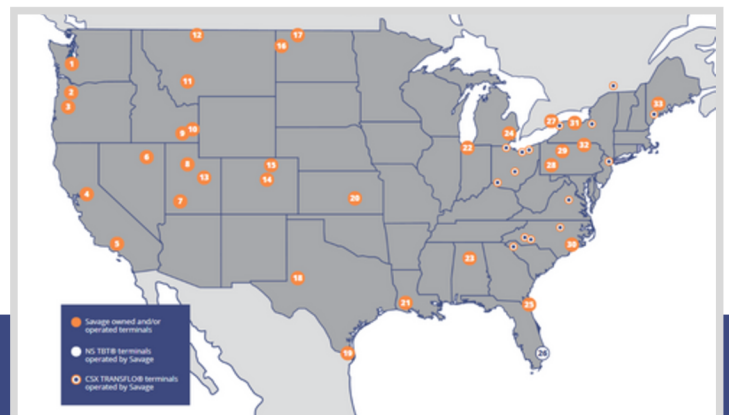

SAVAGE TRANSLOAD NETWORK

STRENGTHENING YOUR SUPPLY CHAIN

With more than 75 years of experience, Savage is a trusted partner for moving and managing mission-critical materials. Our team can help you optimize your supply chain to make your operations more productive and profitable.

TRANSLOADING

Transloading can help you realize the cost-effective and environmentally-friendly benefits of rail freight without onsite rail access. Savage operates **50+ transload terminals** throughout North America that handle a diverse range of chemicals, resins, fuels, food-grade products, and industrial commodities.

TRANSPORTATION

Savage's experienced drivers safely deliver each load with worry-free consistency. Our modern fleet minimizes environmental impact and ensures reliable service. With a broad range of specialized equipment, we provide transportation solutions to meet your needs.

- | | | |
|-----------------------------|-------------------------------|-------------------------|
| 1 Chehalis, WA* | 14 Denver, CO* | 27 Niagara, ON |
| 2 Salem, OR* | 15 Greeley, CO | 28 New Stanton, PA |
| 3 Junction City, OR | 16 Trenton, ND* | 29 DuBois, PA |
| 4 Stockton, CA | 17 Bowbells, ND | 30 Wilmington, NC (CMT) |
| 5 Los Angeles, CA | 18 Odessa, TX | 31 Rochester, NY |
| 6 Elko, NV | 19 Brownsville, TX* | 32 Sayre, PA |
| 7 Cedar City, UT | 20 El Dorado, KS* | 33 Auburn, ME |
| 8 Tooele, UT | 21 Westlake, LA | |
| 9 Pocatello, ID | 22 Hammond, IN* | |
| 10 Pocatello, ID Intermodal | 23 Birmingham, AL* | |
| 11 Butte, MT | 24 Detroit, MI | |
| 12 Shelby, MT* | 25 Fernandina Beach, FL (NMT) | |
| 13 Price, UT | 26 Miami, FL | |