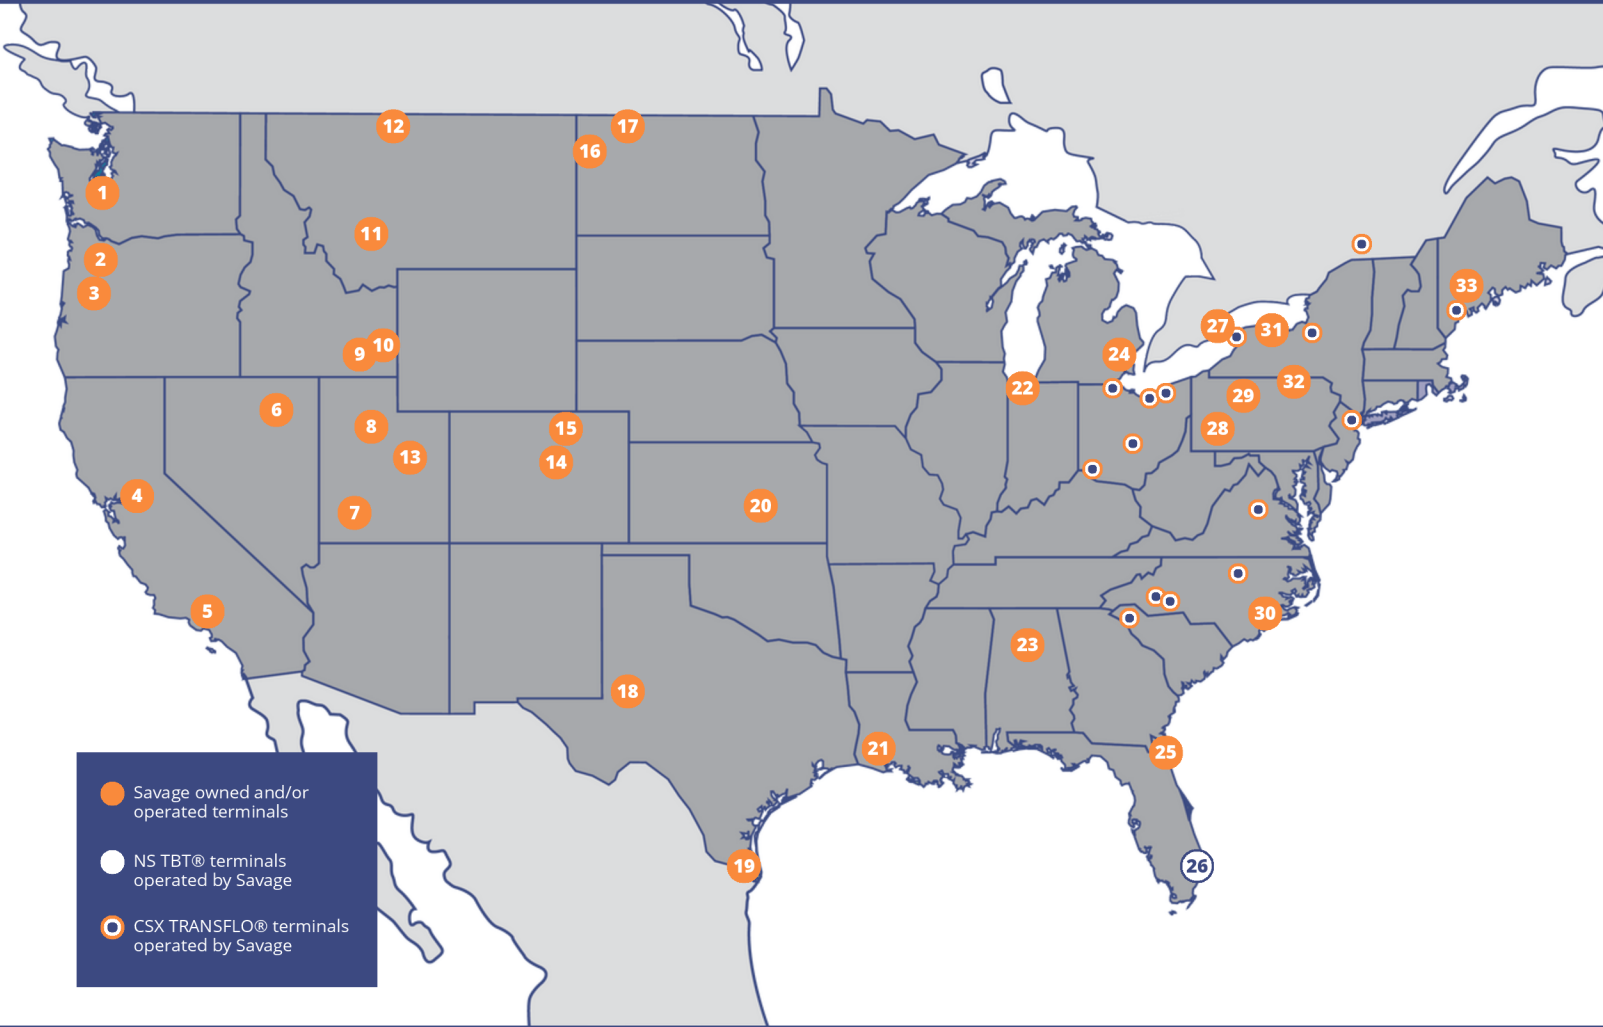

CHEHALIS, WASHINGTON TRANSLOAD FACILITY

Situated just off Interstate 5, the Chehalis transload terminal is a dynamic hub that assists with trucking, rail, and warehousing services. With thousands of square feet of storage and staging space, Customers can make use of the terminal's expertise in handling products, including lumber, panel products, and other dimensional goods.

**1591 N NATIONAL AVE
CHEHALIS, WA 98532**

Copyright © 2025 Savage Companies 2025/01

- | | | |
|-----------------------------|-------------------------------|-------------------------|
| 1 Chehalis, WA* | 14 Denver, CO* | 27 Niagara, ON |
| 2 Salem, OR* | 15 Greeley, CO | 28 New Stanton, PA |
| 3 Junction City, OR | 16 Trenton, ND* | 29 DuBois, PA |
| 4 Stockton, CA | 17 Bowbells, ND | 30 Wilmington, NC (CMT) |
| 5 Los Angeles, CA | 18 Odessa, TX | 31 Rochester, NY |
| 6 Elko, NV | 19 Brownsville, TX* | 32 Sayre, PA |
| 7 Cedar City, UT | 20 El Dorado, KS* | 33 Auburn, ME |
| 8 Tooele, UT | 21 Westlake, LA | |
| 9 Pocatello, ID | 22 Hammond, IN* | |
| 10 Pocatello, ID Intermodal | 23 Birmingham, AL* | |
| 11 Butte, MT | 24 Detroit, MI | |
| 12 Shelby, MT* | 25 Fernandina Beach, FL (NMT) | |
| 13 Price, UT | 26 Miami, FL | |

*BNSF Premier Transload Facility