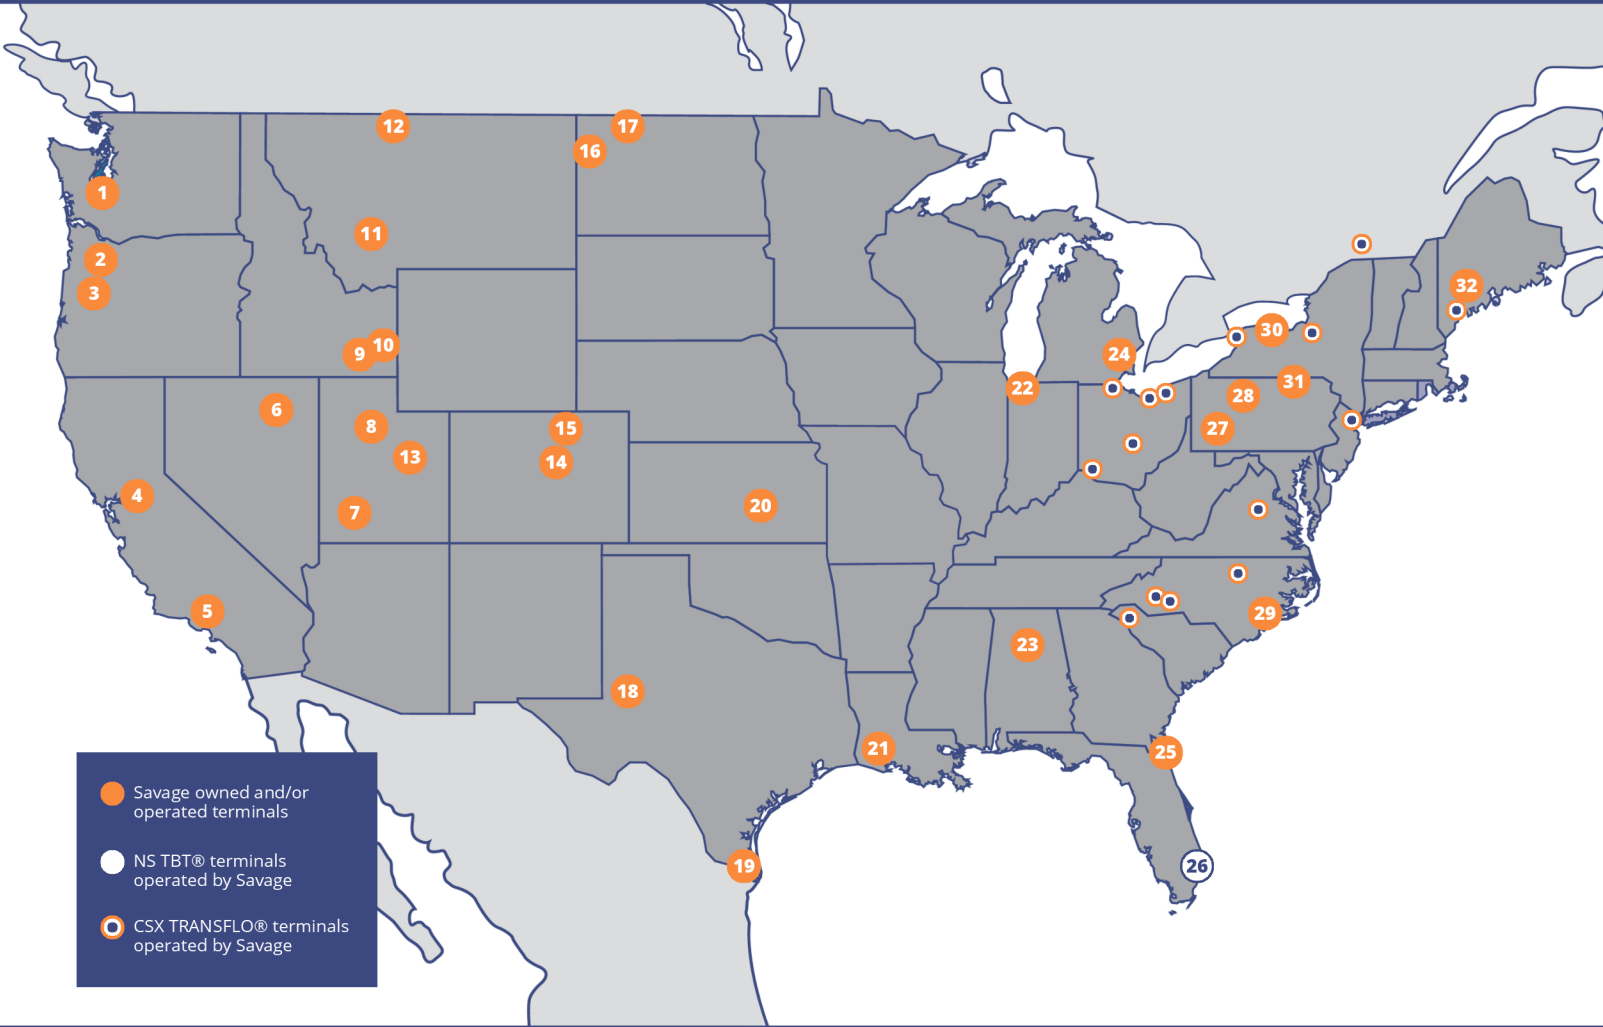

# SAYRE, PENNSYLVANIA TRANSLOAD FACILITY

As one of Savage's main terminals in Pennsylvania, the facility in Sayre primarily handles the transportation and storage of piping for gas and oil drilling. Customers here can take advantage of trucking, inspection, storage, and rail services.

## RAIL SERVICES

- 8 railcar spots
- NS access

- |                             |                               |                         |
|-----------------------------|-------------------------------|-------------------------|
| 1 Chehalis, WA*             | 14 Denver, CO*                | 27 New Stanton, PA      |
| 2 Salem, OR*                | 15 Greeley, CO                | 28 DuBois, PA           |
| 3 Junction City, OR         | 16 Trenton, ND*               | 29 Wilmington, NC (CMT) |
| 4 Stockton, CA              | 17 Bowbells, ND               | 30 Rochester, NY        |
| 5 Los Angeles, CA           | 18 Odessa, TX                 | 31 Sayre, PA            |
| 6 Elko, NV                  | 19 Brownsville, TX*           | 32 Auburn, ME           |
| 7 Cedar City, UT            | 20 El Dorado, KS*             |                         |
| 8 Tooele, UT                | 21 Westlake, LA               |                         |
| 9 Pocatello, ID             | 22 Hammond, IN*               |                         |
| 10 Pocatello, ID Intermodal | 23 Birmingham, AL*            |                         |
| 11 Butte, MT                | 24 Detroit, MI                |                         |
| 12 Shelby, MT*              | 25 Fernandina Beach, FL (NMT) |                         |
| 13 Price, UT                | 26 Miami, FL                  |                         |