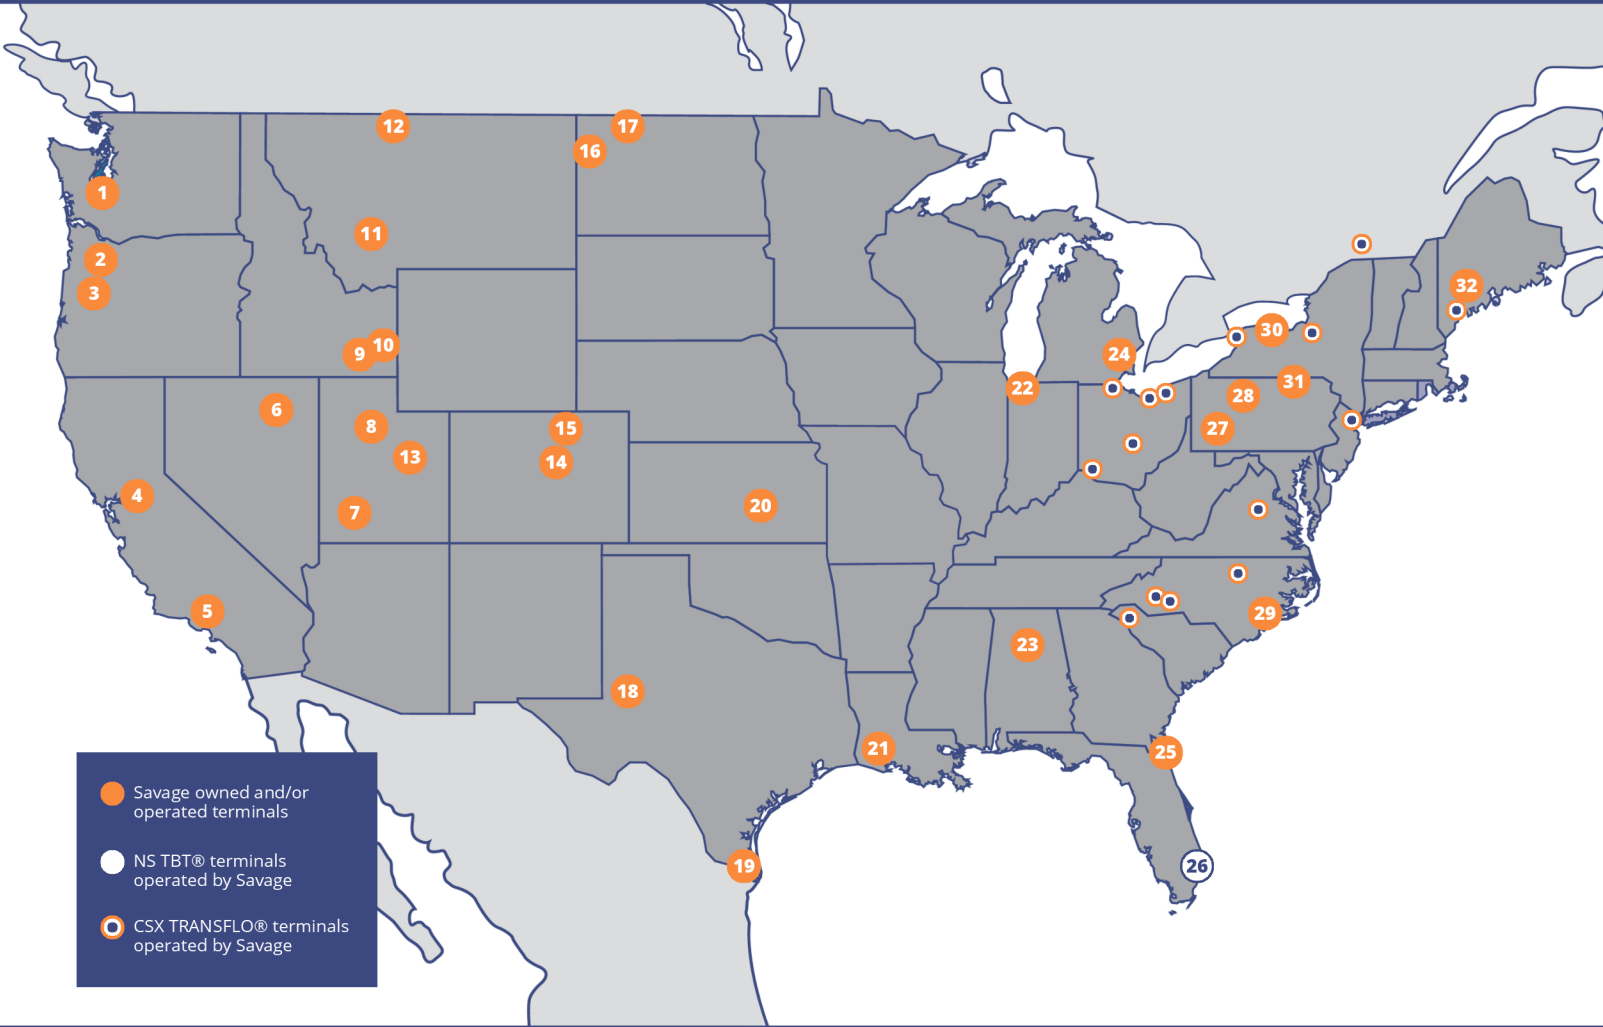

# ROCHESTER, NEW YORK TRANSLOAD FACILITY

Specializing in hauling grain products, the Savage terminal in Rochester has become an important stop for ingredients on their way to breweries across the country. Here, Customers can make use of newly installed amenities to transfer their food-grade commodities from trains to trucks.

## INVENTORY MANAGEMENT

- Laydown storage
- Fully fenced-in property

**410 ATLANTIC AVE #3  
ROCHESTER, NY 14609**

© 2024 Savage Companies 2024/10

**SAVAGE**

[savageco.com/transload](https://savageco.com/transload)

- |                             |                               |                         |
|-----------------------------|-------------------------------|-------------------------|
| 1 Chehalis, WA*             | 14 Denver, CO*                | 27 New Stanton, PA      |
| 2 Salem, OR*                | 15 Greeley, CO                | 28 DuBois, PA           |
| 3 Junction City, OR         | 16 Trenton, ND*               | 29 Wilmington, NC (CMT) |
| 4 Stockton, CA              | 17 Bowbells, ND               | 30 Rochester, NY        |
| 5 Los Angeles, CA           | 18 Odessa, TX                 | 31 Sayre, PA            |
| 6 Elko, NV                  | 19 Brownsville, TX*           | 32 Auburn, ME           |
| 7 Cedar City, UT            | 20 El Dorado, KS*             |                         |
| 8 Tooele, UT                | 21 Westlake, LA               |                         |
| 9 Pocatello, ID             | 22 Hammond, IN*               |                         |
| 10 Pocatello, ID Intermodal | 23 Birmingham, AL*            |                         |
| 11 Butte, MT                | 24 Detroit, MI                |                         |
| 12 Shelby, MT*              | 25 Fernandina Beach, FL (NMT) |                         |
| 13 Price, UT                | 26 Miami, FL                  |                         |