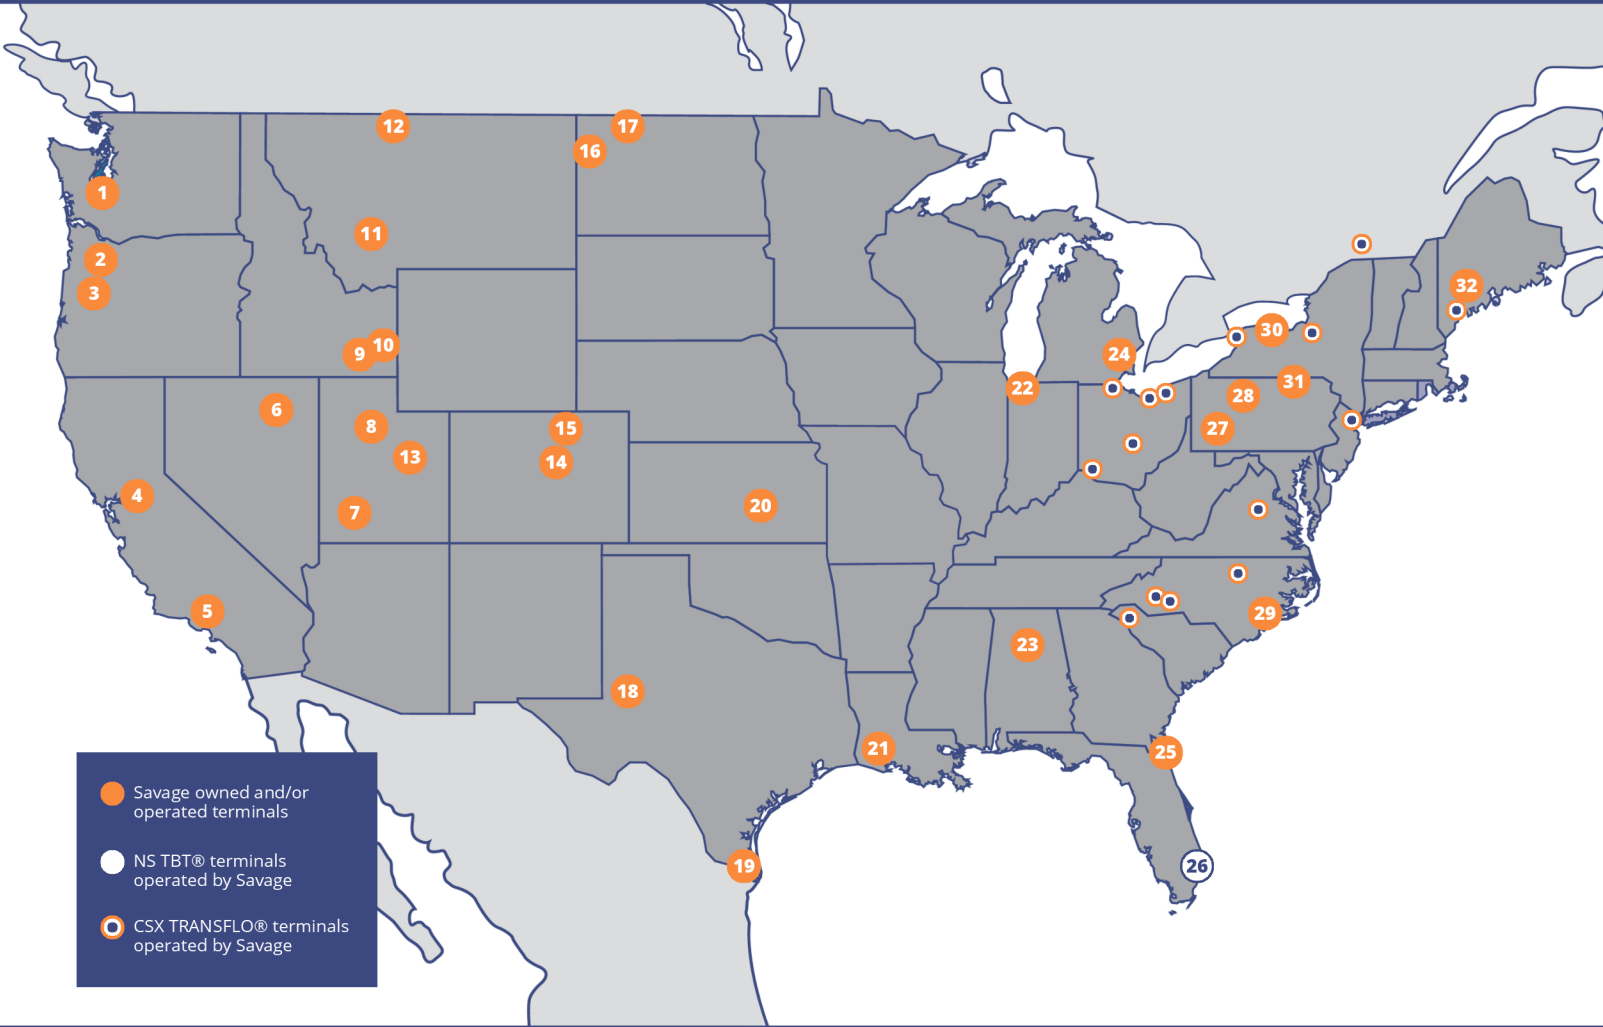

SAVAGE TRANSLOAD NETWORK

STRENGTHENING YOUR SUPPLY CHAIN

With more than 75 years of experience, Savage is a trusted partner for moving and managing mission-critical materials. Our team can help you optimize your supply chain to make your operations more productive and profitable.

TRANSLOADING

Transloading can help you realize the cost-effective and environmentally-friendly benefits of rail freight without onsite rail access. Savage operates **50+ transload terminals** throughout North America that handle a diverse range of chemicals, resins, fuels, food-grade products, and industrial commodities.

TRANSPORTATION

Savage's experienced drivers safely deliver each load with worry-free consistency. Our modern fleet minimizes environmental impact and ensures reliable service. With a broad range of specialized equipment, we provide transportation solutions to meet your needs.

- | | | |
|-----------------------------|-------------------------------|-------------------------|
| 1 Chehalis, WA* | 14 Denver, CO* | 27 New Stanton, PA |
| 2 Salem, OR* | 15 Greeley, CO | 28 DuBois, PA |
| 3 Junction City, OR | 16 Trenton, ND* | 29 Wilmington, NC (CMT) |
| 4 Stockton, CA | 17 Bowbells, ND | 30 Rochester, NY |
| 5 Los Angeles, CA | 18 Odessa, TX | 31 Sayre, PA |
| 6 Elko, NV | 19 Brownsville, TX* | 32 Auburn, ME |
| 7 Cedar City, UT | 20 El Dorado, KS* | |
| 8 Tooele, UT | 21 Westlake, LA | |
| 9 Pocatello, ID | 22 Hammond, IN* | |
| 10 Pocatello, ID Intermodal | 23 Birmingham, AL* | |
| 11 Butte, MT | 24 Detroit, MI | |
| 12 Shelby, MT* | 25 Fernandina Beach, FL (NMT) | |
| 13 Price, UT | 26 Miami, FL | |