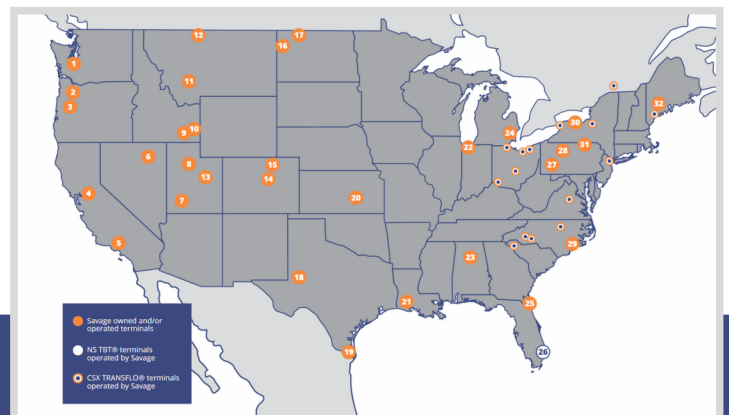

SAVAGE TRANSLOAD NETWORK

STRENGTHENING YOUR SUPPLY CHAIN

With more than 75 years of experience, Savage is a trusted partner for moving and managing mission-critical materials. Our team can help you optimize your supply chain to make your operations more productive and profitable.

TRANSLOADING

Transloading can help you realize the cost-effective and environmentally-friendly benefits of rail freight without onsite rail access. Savage operates **50+ transload terminals** throughout North America that handle a diverse range of chemicals, resins, fuels, food-grade products, and industrial commodities.

TRANSPORTATION

Savage's experienced drivers safely deliver each load with worry-free consistency. Our modern fleet minimizes environmental impact and ensures reliable service. With a broad range of specialized equipment, we provide transportation solutions to meet your needs.

- | | | |
|-----------------------------|-------------------------------|-------------------------|
| 1 Chehalis, WA* | 14 Denver, CO* | 27 New Stanton, PA |
| 2 Salem, OR* | 15 Greeley, CO | 28 DuBois, PA |
| 3 Junction City, OR | 16 Trenton, ND* | 29 Wilmington, NC (CMT) |
| 4 Stockton, CA | 17 Bowbells, ND | 30 Rochester, NY |
| 5 Los Angeles, CA | 18 Odessa, TX | 31 Sayre, PA |
| 6 Elko, NV | 19 Brownsville, TX* | 32 Auburn, ME |
| 7 Cedar City, UT | 20 El Dorado, KS* | |
| 8 Tooele, UT | 21 Westlake, LA | |
| 9 Pocatello, ID | 22 Hammond, IN* | |
| 10 Pocatello, ID Intermodal | 23 Birmingham, AL* | |
| 11 Butte, MT | 24 Detroit, MI | |
| 12 Shelby, MT* | 25 Fernandina Beach, FL (NMT) | |
| 13 Price, UT | 26 Miami, FL | |