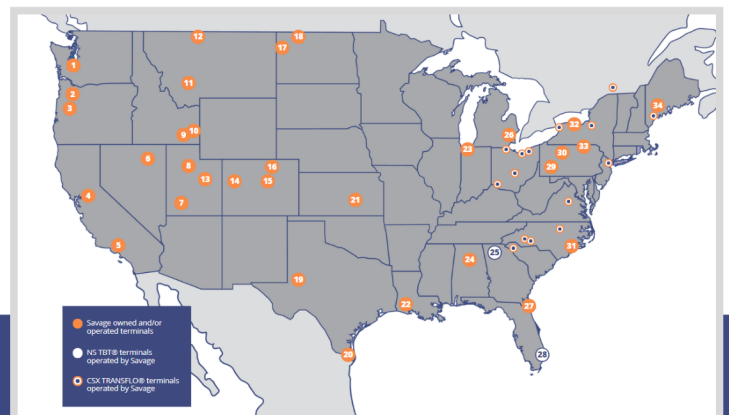

## TRANSLOADING

Transloading can help you realize the cost-effective and environmentally-friendly benefits of rail freight without onsite rail access. Savage operates **50+ transload terminals** throughout North America that handle a diverse range of chemicals, resins, fuels, food-grade products, and industrial commodities.

## TRANSPORTATION

Savage's experienced drivers safely deliver each load with worry-free consistency. Our modern fleet minimizes environmental impact and ensures reliable service. With a broad range of specialized equipment, we provide transportation solutions to meet your needs.

- |                             |                     |                               |
|-----------------------------|---------------------|-------------------------------|
| 1 Chehalis, WA*             | 14 Rifle, CO        | 27 Fernandina Beach, FL (NMT) |
| 2 Salem, OR*                | 15 Denver, CO*      | 28 Miami, FL                  |
| 3 Junction City, OR         | 16 Greeley, CO      | 29 New Stanton, PA            |
| 4 Stockton, CA              | 17 Trenton, ND*     | 30 DuBois, PA                 |
| 5 Los Angeles, CA           | 18 Bowbells, ND     | 31 Wilmington, NC (CMT)       |
| 6 Elko, NV                  | 19 Odessa, TX       | 32 Rochester, NY              |
| 7 Cedar City, UT            | 20 Brownsville, TX* | 33 Sayre, PA                  |
| 8 Tooele, UT                | 21 El Dorado, KS*   | 34 Auburn, ME                 |
| 9 Pocatello, ID             | 22 Westlake, LA     |                               |
| 10 Pocatello, ID Intermodal | 23 Hammond, IN*     |                               |
| 11 Butte, MT                | 24 Birmingham, AL*  |                               |
| 12 Shelby, MT*              | 25 Doraville, GA    |                               |
| 13 Price, UT                | 26 Detroit, MI      |                               |