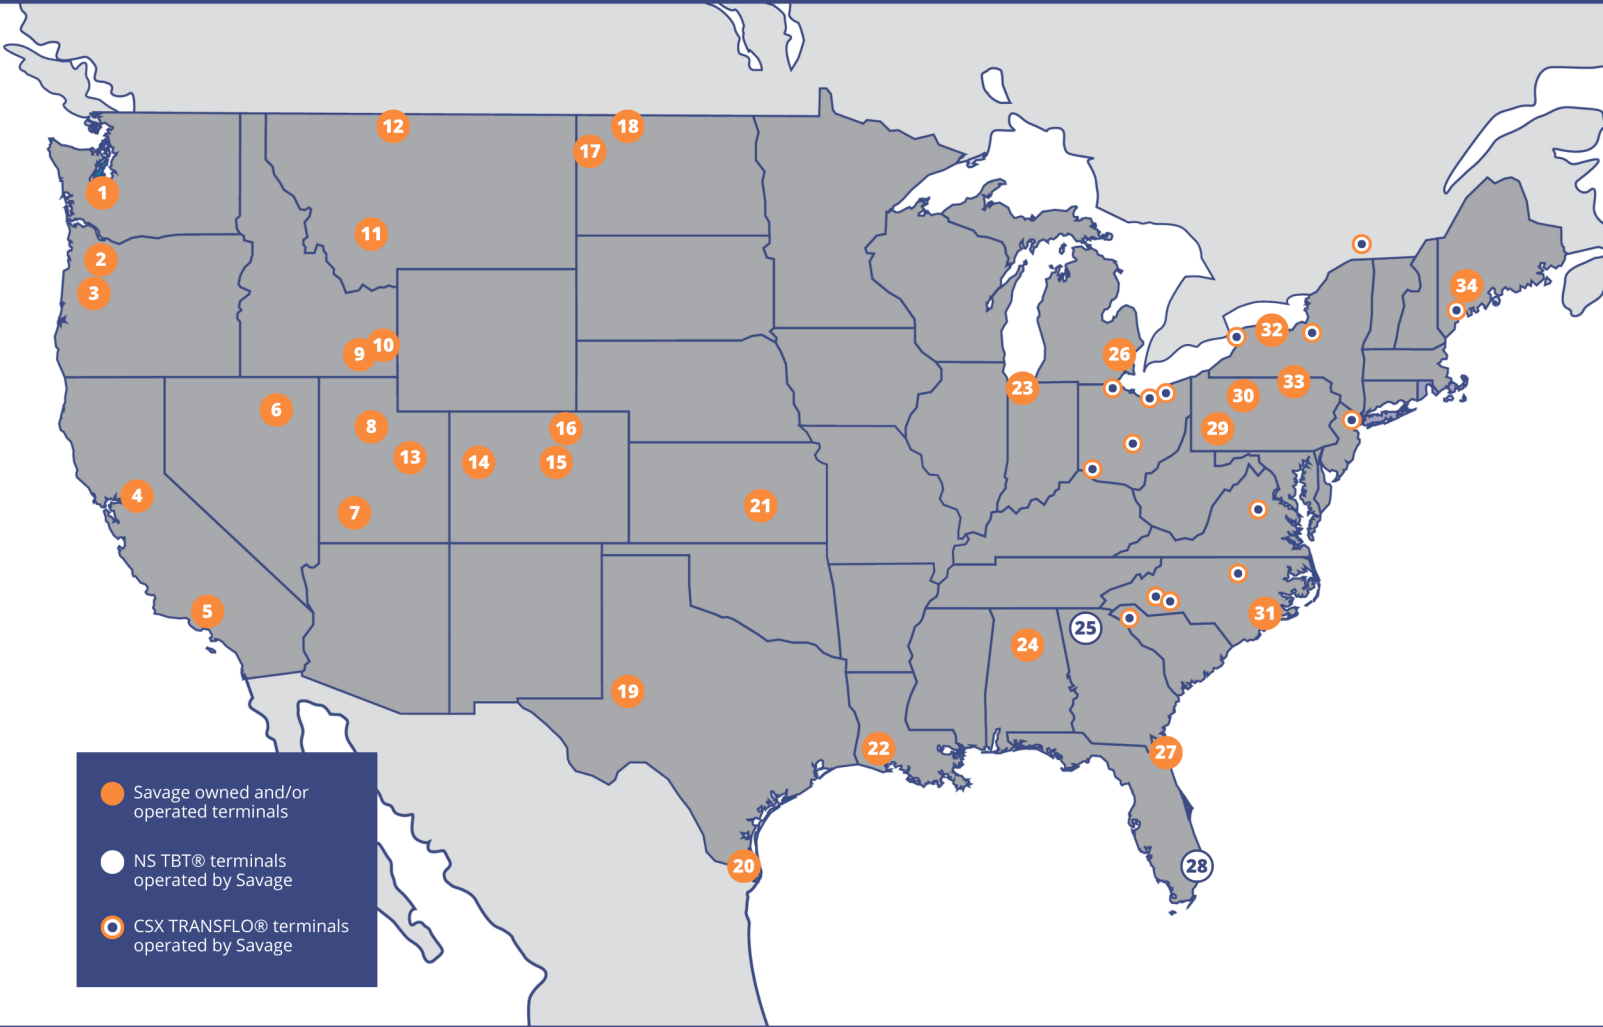

## TRANSLOADING

Transloading can help you realize the cost-effective and environmentally-friendly benefits of rail freight without onsite rail access. Savage operates **50+ transload terminals** throughout North America that handle a diverse range of chemicals, resins, fuels, food-grade products, and industrial commodities.

## TRANSPORTATION

Savage's experienced drivers safely deliver each load with worry-free consistency. Our modern fleet minimizes environmental impact and ensures reliable service. With a broad range of specialized equipment, we provide transportation solutions to meet your needs.

- |                             |                     |                               |
|-----------------------------|---------------------|-------------------------------|
| 1 Chehalis, WA*             | 14 Rifle, CO        | 27 Fernandina Beach, FL (NMT) |
| 2 Salem, OR*                | 15 Denver, CO*      | 28 Miami, FL                  |
| 3 Junction City, OR         | 16 Greeley, CO      | 29 New Stanton, PA            |
| 4 Stockton, CA              | 17 Trenton, ND*     | 30 DuBois, PA                 |
| 5 Los Angeles, CA           | 18 Bowbells, ND     | 31 Wilmington, NC (CMT)       |
| 6 Elko, NV                  | 19 Odessa, TX       | 32 Rochester, NY              |
| 7 Cedar City, UT            | 20 Brownsville, TX* | 33 Sayre, PA                  |
| 8 Tooele, UT                | 21 El Dorado, KS*   | 34 Auburn, ME                 |
| 9 Pocatello, ID             | 22 Westlake, LA     |                               |
| 10 Pocatello, ID Intermodal | 23 Hammond, IN*     |                               |
| 11 Butte, MT                | 24 Birmingham, AL*  |                               |
| 12 Shelby, MT*              | 25 Doraville, GA    |                               |
| 13 Price, UT                | 26 Detroit, MI      |                               |