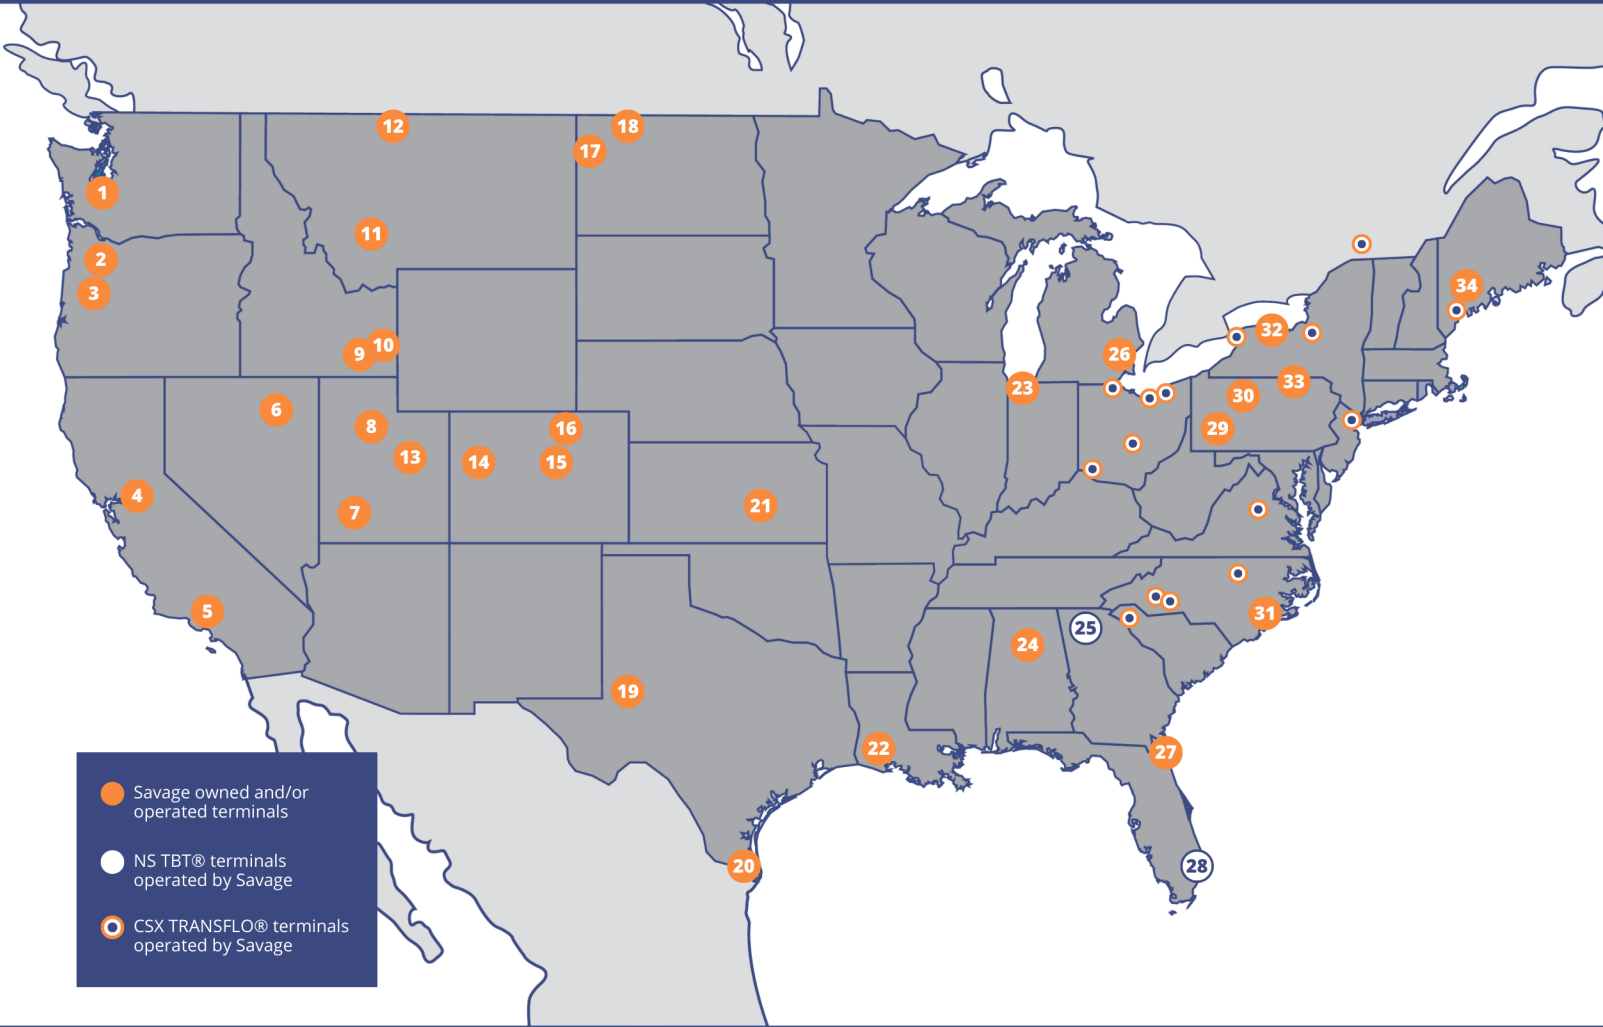

## EL DORADO, KANSAS

# TRANSLOAD FACILITY

The El Dorado terminal is an important hub for the transportation of amines and other hazardous materials. At this large facility, Customers will not only find a transmodal terminal with plenty of room to accommodate their business, but a team of highly skilled operators who specialize in handling HAZMAT products safely and efficiently.

### RAIL SERVICES

- 120 railcar spots
- BNSF access
- BNSF premier transload facility

- |                             |                     |                               |
|-----------------------------|---------------------|-------------------------------|
| 1 Chehalis, WA*             | 14 Rifle, CO        | 27 Fernandina Beach, FL (NMT) |
| 2 Salem, OR*                | 15 Denver, CO*      | 28 Miami, FL                  |
| 3 Junction City, OR         | 16 Greeley, CO      | 29 New Stanton, PA            |
| 4 Stockton, CA              | 17 Trenton, ND*     | 30 DuBois, PA                 |
| 5 Los Angeles, CA           | 18 Bowbells, ND     | 31 Wilmington, NC (CMT)       |
| 6 Elko, NV                  | 19 Odessa, TX       | 32 Rochester, NY              |
| 7 Cedar City, UT            | 20 Brownsville, TX* | 33 Sayre, PA                  |
| 8 Tooele, UT                | 21 El Dorado, KS*   | 34 Auburn, ME                 |
| 9 Pocatello, ID             | 22 Westlake, LA     |                               |
| 10 Pocatello, ID Intermodal | 23 Hammond, IN*     |                               |
| 11 Butte, MT                | 24 Birmingham, AL*  |                               |
| 12 Shelby, MT*              | 25 Doraville, GA    |                               |
| 13 Price, UT                | 26 Detroit, MI      |                               |