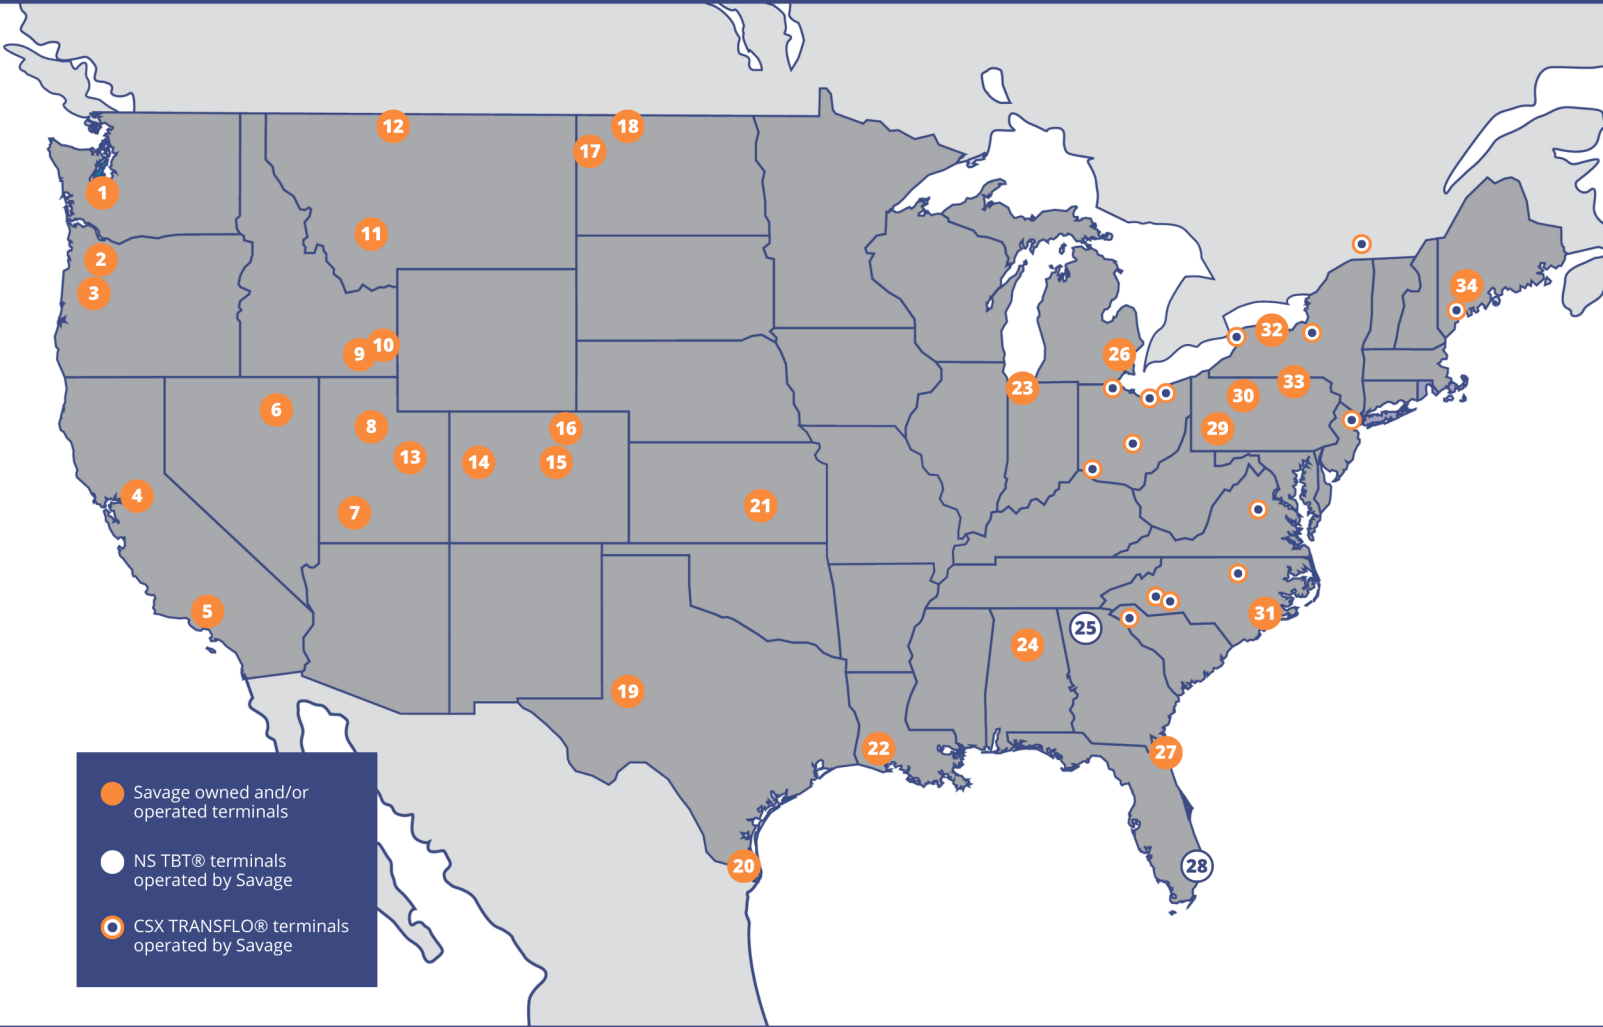

# BIRMINGHAM, ALABAMA TRANSLOAD FACILITY

Savage's Birmingham operation is a key provider of lumber services in the country. Staffed by a large team with ample space for storage and transportation, this facility serves as a critical hub for building materials and palletized commodities on the journey to their final destination.

## INVENTORY MANAGEMENT

- Over 60,000 square feet of interior storage
- Fully fenced perimeter with neighboring land owned by Savage
- Additional space available upon request

**3433 35TH ST N  
BIRMINGHAM, AL 35207**

© 2024 Savage Companies 2024/05

[savageco.com/transload](https://savageco.com/transload)

- |                             |                     |                               |
|-----------------------------|---------------------|-------------------------------|
| 1 Chehalis, WA*             | 14 Rifle, CO        | 27 Fernandina Beach, FL (NMT) |
| 2 Salem, OR*                | 15 Denver, CO*      | 28 Miami, FL                  |
| 3 Junction City, OR         | 16 Greeley, CO      | 29 New Stanton, PA            |
| 4 Stockton, CA              | 17 Trenton, ND*     | 30 DuBois, PA                 |
| 5 Los Angeles, CA           | 18 Bowbells, ND     | 31 Wilmington, NC (CMT)       |
| 6 Elko, NV                  | 19 Odessa, TX       | 32 Rochester, NY              |
| 7 Cedar City, UT            | 20 Brownsville, TX* | 33 Sayre, PA                  |
| 8 Tooele, UT                | 21 El Dorado, KS*   | 34 Auburn, ME                 |
| 9 Pocatello, ID             | 22 Westlake, LA     |                               |
| 10 Pocatello, ID Intermodal | 23 Hammond, IN*     |                               |
| 11 Butte, MT                | 24 Birmingham, AL*  |                               |
| 12 Shelby, MT*              | 25 Doraville, GA    |                               |
| 13 Price, UT                | 26 Detroit, MI      |                               |